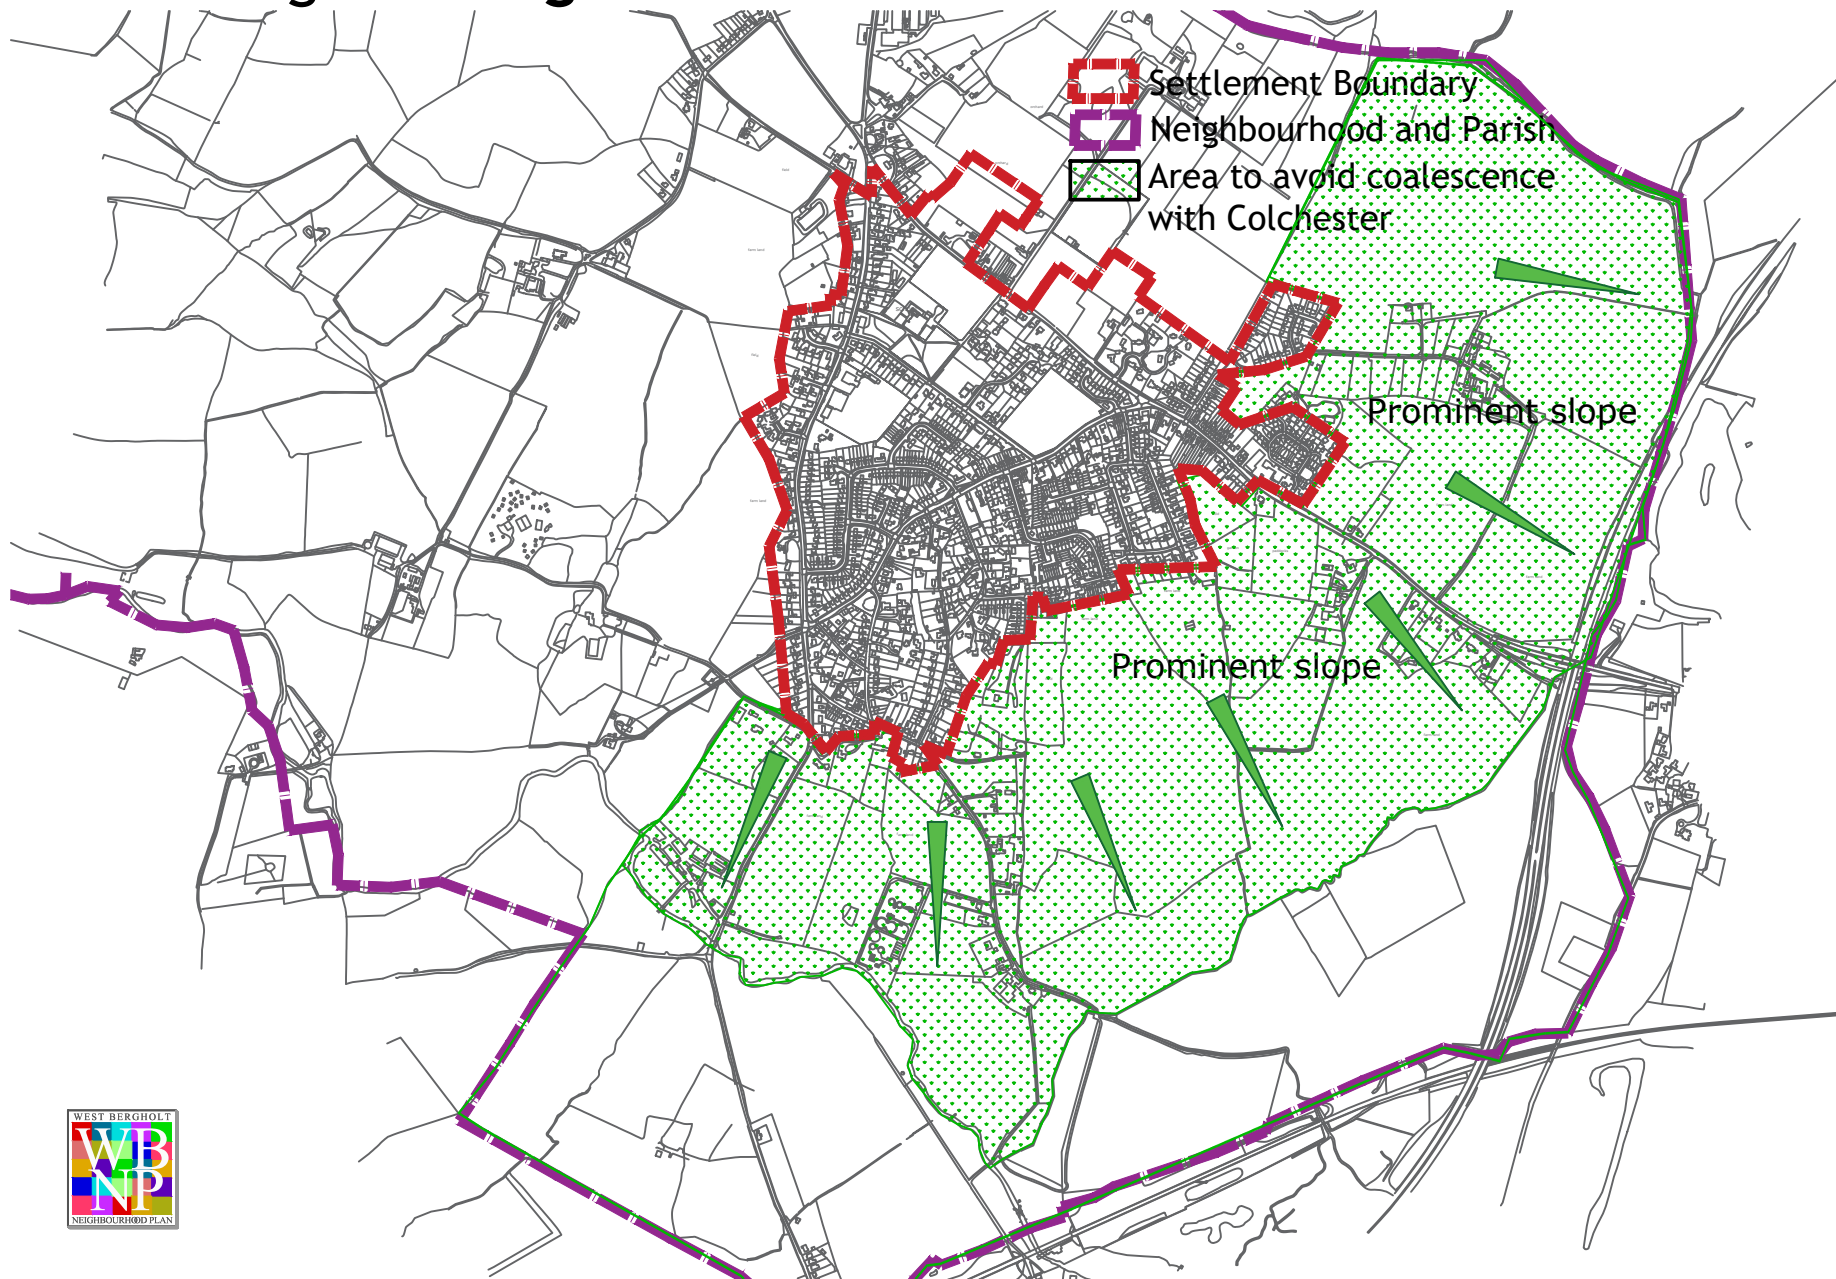

West Bergholt Neighbourhood Plan

Map PP12

Revision F