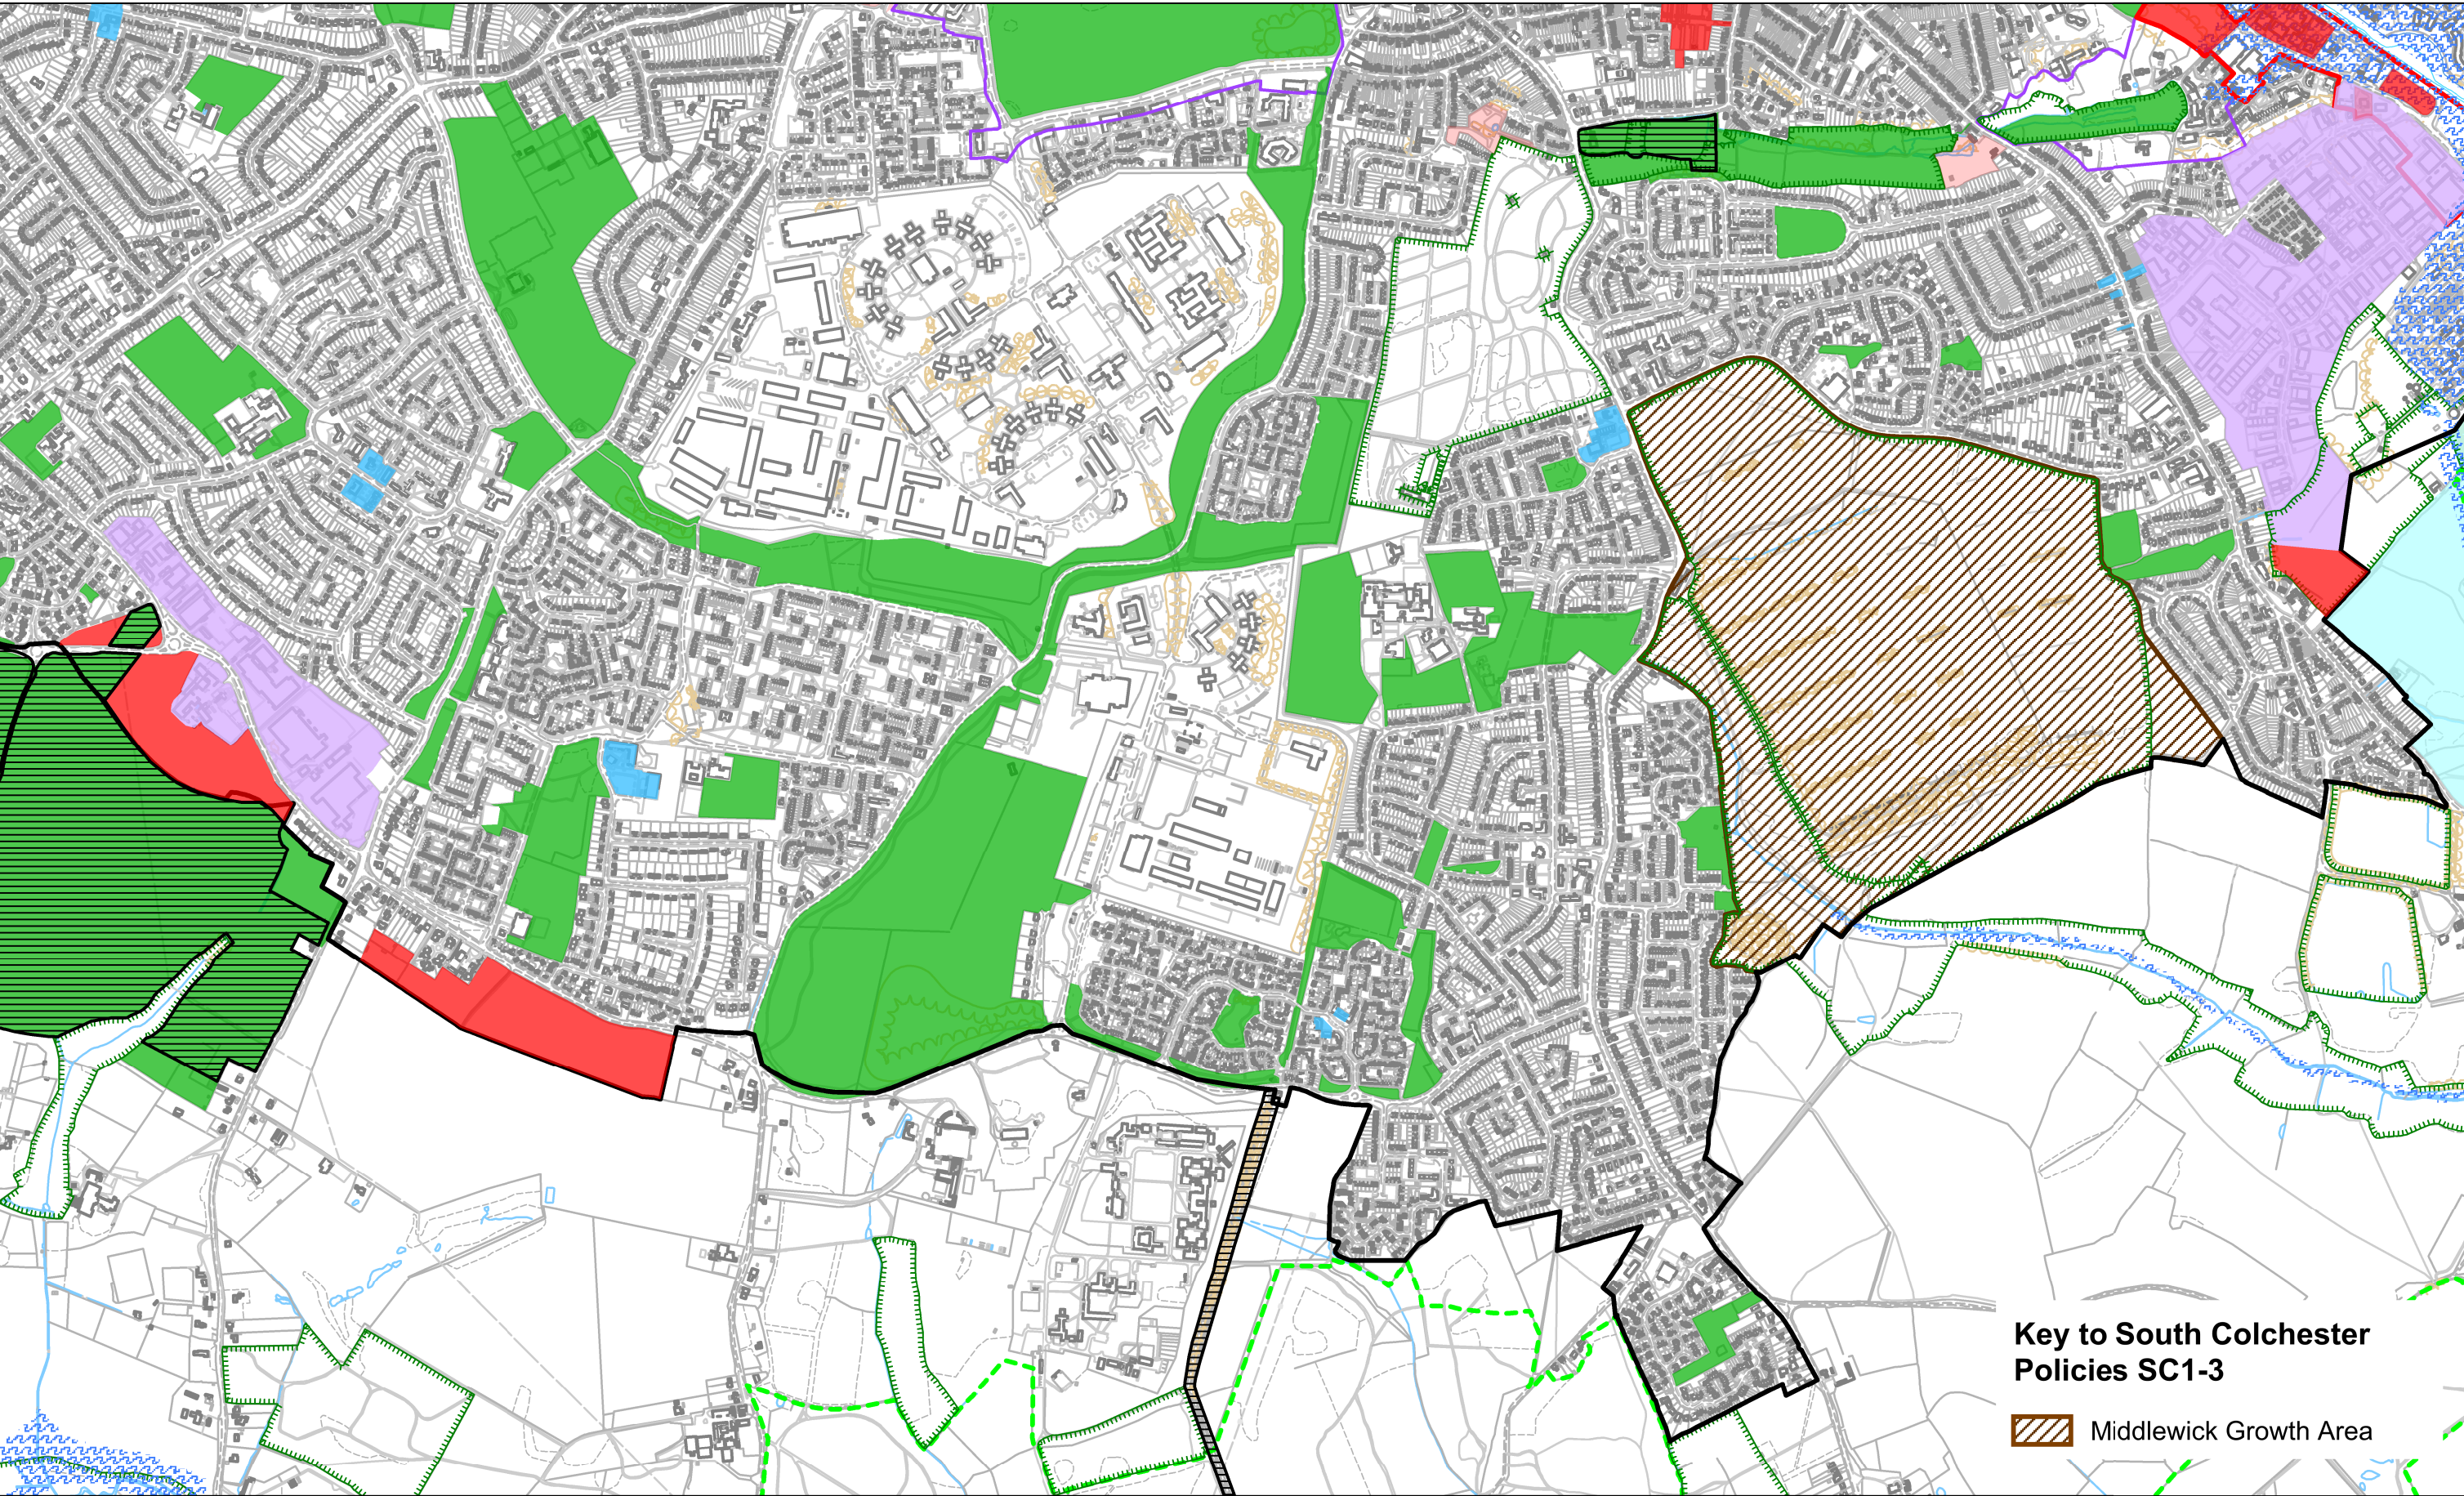

SOUTH COLCHESTER

Policies SC1-3

Key to South Colchester Policies SC1-3
Middlewick Growth Area