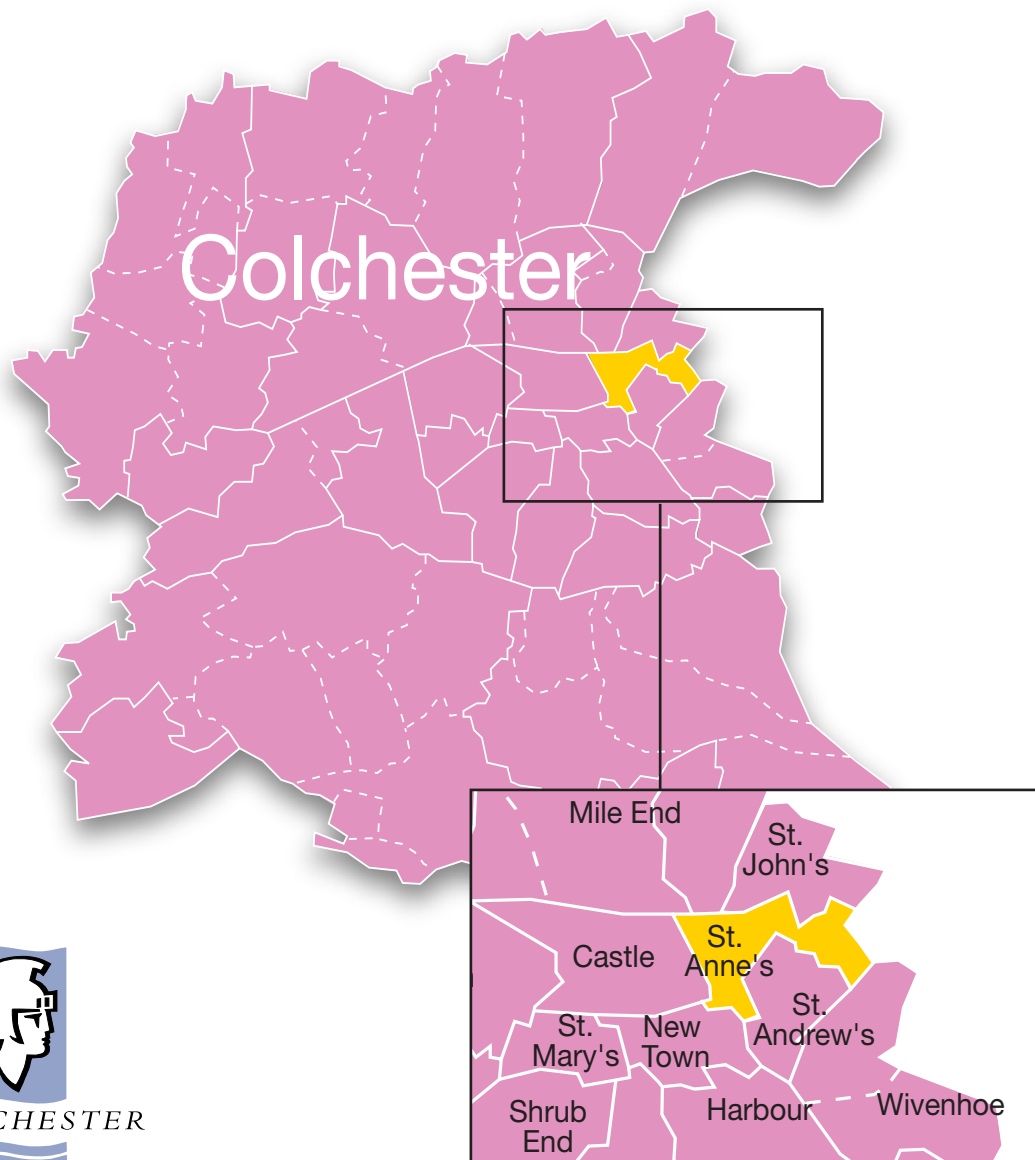

Discovering Need, Developing Solutions

St Anne's Ward Community Strengths Assessment

If you need help with reading or understanding this document, please take it to Angel Court council offices, High Street, Colchester or call 282222 or textphone 282266 and we will try to provide a reading service, translation or other formats you may need.