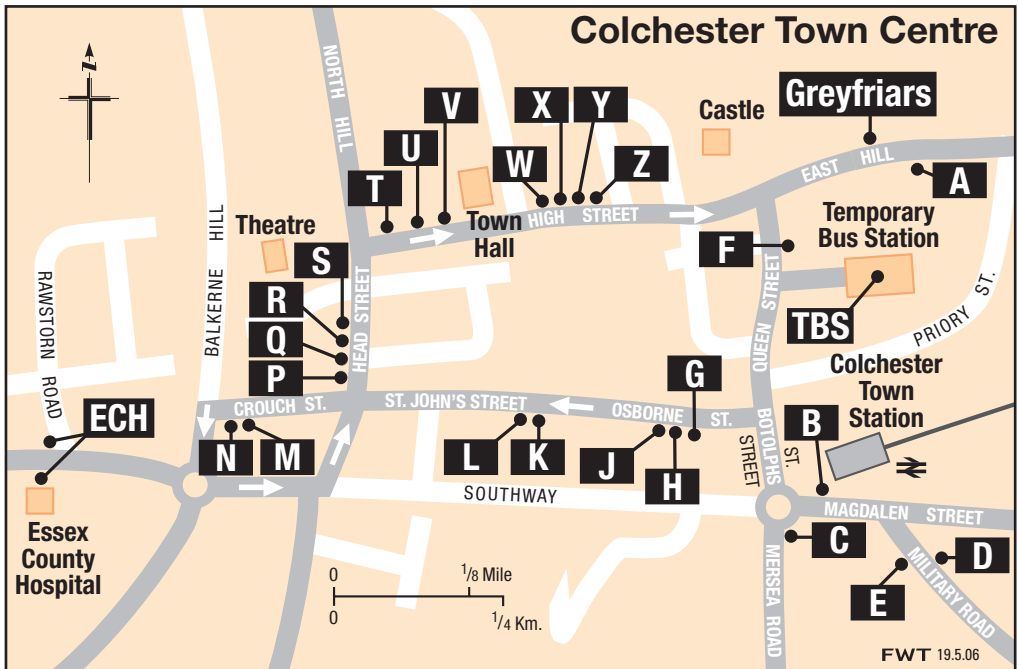

Where to catch your bus in Colchester Town Centre (shows Temporary Bus Station, phase 2 arrangements)

1	to Ambrose Ave	A, F, G, K, M
1	to Greenstead	R, W, Greyfriars
2/2C	to Highwoods	U, X, Greyfriars
2	to Horkesley Heath	A, F, H, L, S
2C	to Hospital	A, F, H, L, S
8/8A/8C	to Monkwick	T, Y, TBS, C
8/8A	to Highwoods	H, L, S
8C	to Hospital	H, L, S
61	to Mile End	E, H, L, S
61	to Wivenhoe	V, Z, TBS, D
64	to Shrub End	G, K, M
64A	to St. Michaels	G, K, M
64/64A	to Greenstead	R, W, TBS, B
65	to Highwoods	ECH, S
65	to Tollgate	V, Z, TBS, J, K, N, ECH
66	to Old Heath (& Rowhedge eves/Sun)	T, Y, TBS, D

66A	to Rowhedge	L, Q, Y, TBS, D
66/67^B	to N Station/W Bergholt	H, L, S
67/67A/67^B	to West Mersea	U, Y, TBS, C also L, P (not eves/Sun)
70	to Braintree	TBS, J, K, N, ECH
71/71^C	to Chelmsford	TBS, J, K, N, ECH
74/74^B	to Clacton	TBS also V, Z (eves/Sun only)
75	to Maldon	TBS, J, K, M
76	to Clacton	TBS also V, Z (eves/Sun only)
78/78A/78^X	to Wivenhoe and Brightingsea	V, Z, Greyfriars also TBS, L, Q (not eves/Sun)
84	to Sudbury	TBS, H, L, P
88	to Halstead	TBS, J, K, N, ECH
102/103/104	to Manningtree/Harwich	TBS
753	to Bury St Edmunds	TBS, H, L, P