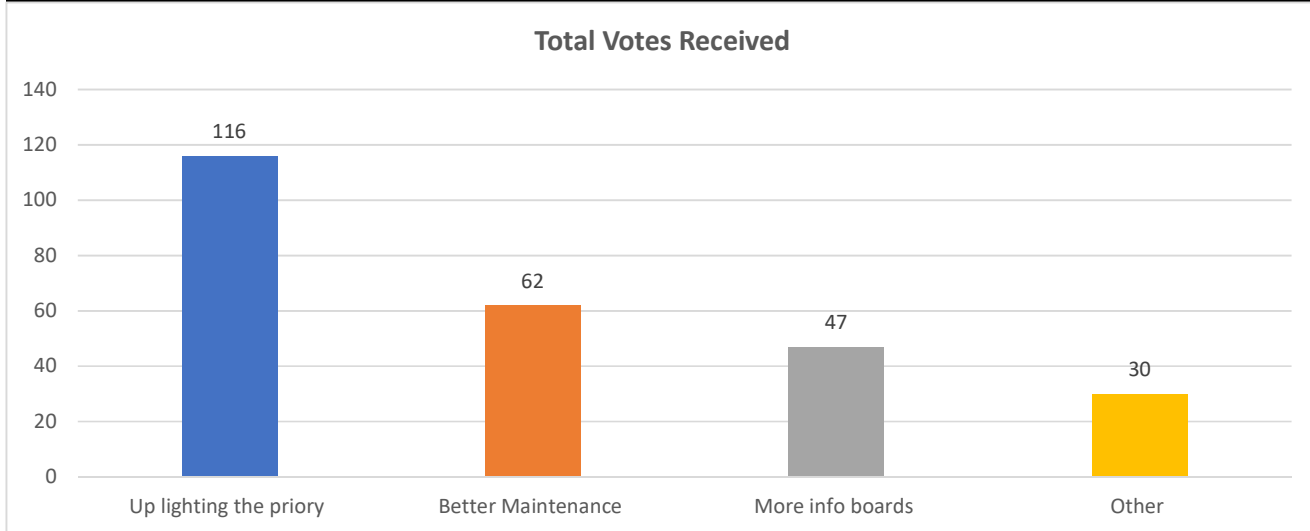

St Botolph's Priory Public Consultation 21st Sept 2019

Results

Initiatives in Order of Total Vote Received				
	1st Choice	2nd Choice	3rd Choice	Total Votes
More events	70	47	32	149
Security	52	37	29	118
Up lighting the priory	31	46	39	116
Better Maintenance	10	24	28	62
More info boards	8	14	25	47
Other	3	6	21	30