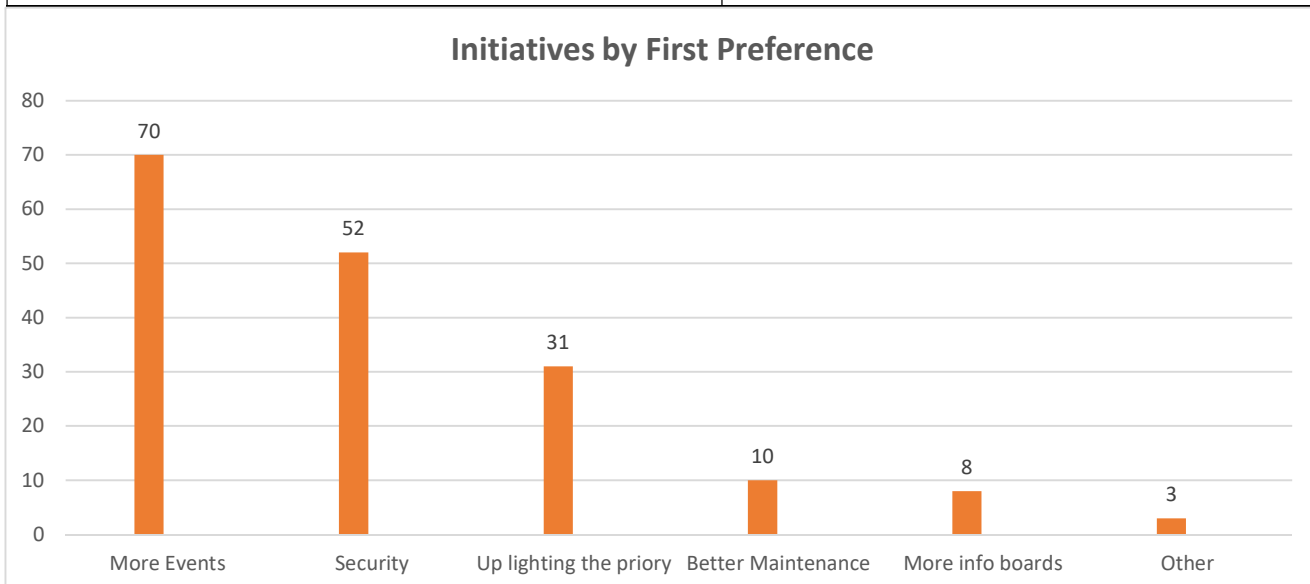

Initiatives in Order of First Preference	
	1st Choice
More Events	70
Security	52
Up lighting the priory	31
Better Maintenance	10
More info boards	8
Other	3