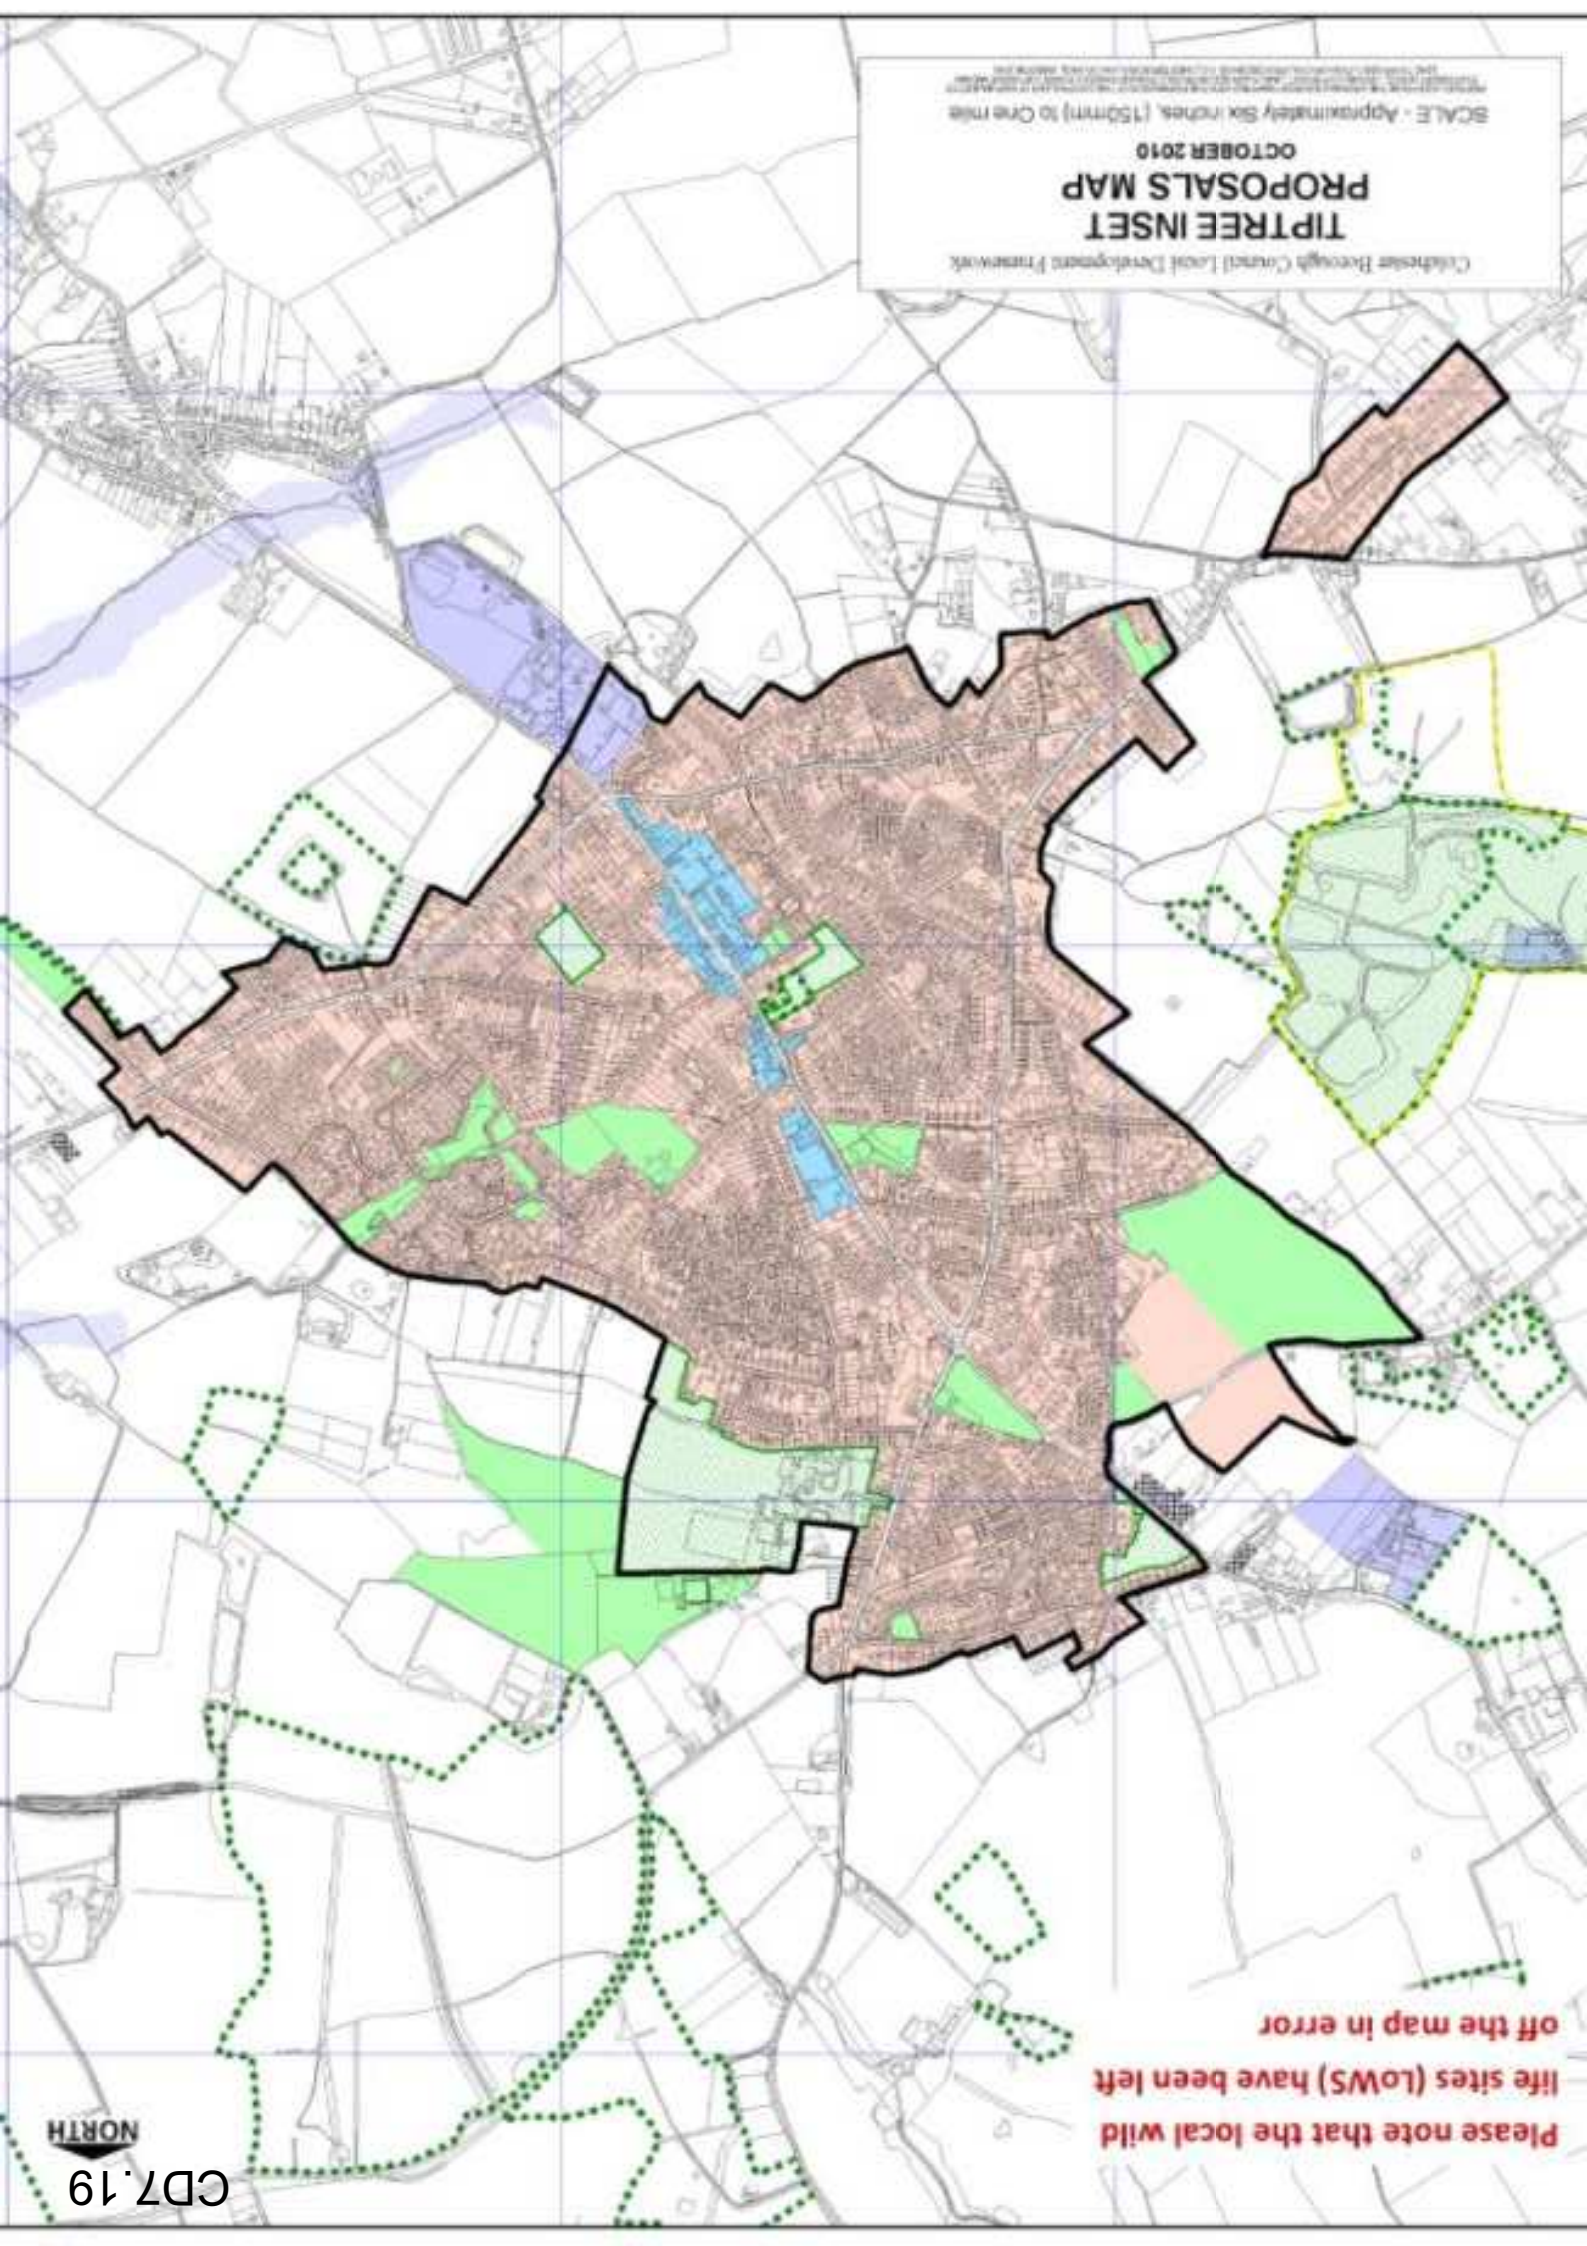

Colchester Borough Council Local Development Framework
TIP TREE INSET
PROPOSALS MAP
OCTOBER 2010
SCALE - Approximately Six inches (150mm) to One mile

Please note that the local wild life sites (LOWS) have been left off the map in error

NORTH

CD7.19